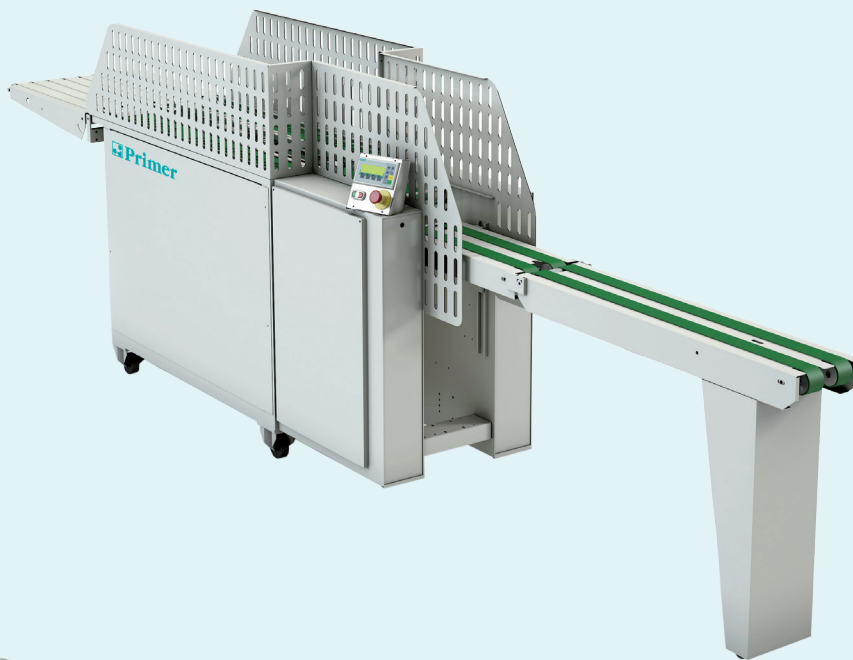

## SMALL PIECES FOLDERS

### SMARTY / SMARTY-ECO / MINI SMARTY

- SMARTY models are folders for napkins and small pieces.
- Maximum output around 900/1.200 pieces/hour.
- Maximum linen size for SMARTY / SMARTY ECO is 570 x 1.000 mm; for MINI SMARTY is 570 x 600 mm.
- Working table with vacuum unit.
- PLC microprocessor which allows to adapt to the piece size, up to 20 programs.
- Alarms and messages in the display.
- Transport belts in rubber and cotton.
- Automatic measurement of linen partial or total piece counter.

Length  
fold

Cross  
fold

Stacking

TECHNICAL DATA	UNIT.	SMARTY	SMARTY ECO	MINI SMARTY
<b>GENERAL DETAILS</b>				
Min. Towel size	mm	-	-	-
Max. Towel size	mm	570 x 1.000	570 x 1.000	570 x 600
Output	units/h	1.200	900	900
Electric power	kW	1,07	1,07	0,98
Compressed air	NI/h	5.200	5.200	5.200
Net dimensions	mm	605 x 4.235 x 1.340	605 x 4.235 x 1.340	605 x 2.835 x 1.340
Gross dimensions	mm	650 x 3.350 x 1.540	650 x 3.350 x 1.540	650 x 2.860 x 1.540