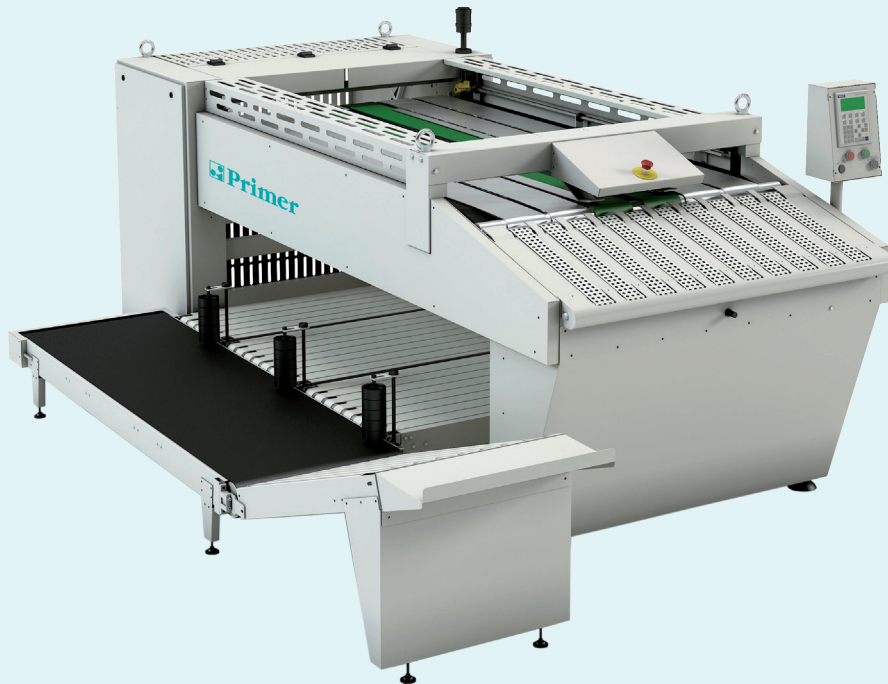

TOWEL FOLDERS

Features

LIBRA-1 / LIBRA-3

- LIBRA-1 and LIBRA-3 are towel folders with one or three size folding options.
- LIBRA-1 folds towels with same size, LIBRA-3 can sort, fold and stack 3 different sizes automatically.
- Maximum size to fold: 1.100 x 2.000 mm and minimum size: 400 x 500 mm.
- Vacuum feeding table to ease introduction.
- PLC microprocessor which allows to fold depending on size of towel, up to 20 programs.
- Alarms and messages in the display.
- Side exit with conveyor belt (left/right; to front/back).
- By pass of crossfold.
- Length and cross fold by air jet.

Emissions
CO2/carbon
footprint

Energy
efficiency

Touch
technology

Microprocessor

Inverter

Easy
maintenance

Length fold

Cross fold

Stacking

Options

- Reject button- dirty linen.
- Voltage different from 400V III 50Hz.

TECHNICAL DATA	UNIT.	LIBRA-1	LIBRA-3
GENERAL DETAILS			
Min. Towel size	mm	400 x 500	400 x 500
Max. Towel size	mm	1.200 x 2.000	1.200 x 2.000
Output	units/h	900	850
Electric power	kW	2,74	3,24
Compressed air	NI/h	12.000	12.000
Net dimensions	mm	2.420 x 4.245 x 1.425	2.420 x 4.245 x 1.425
Gross dimensions	mm	2.300 x 3.900 x 1.625	2.300 x 3.900 x 1.625